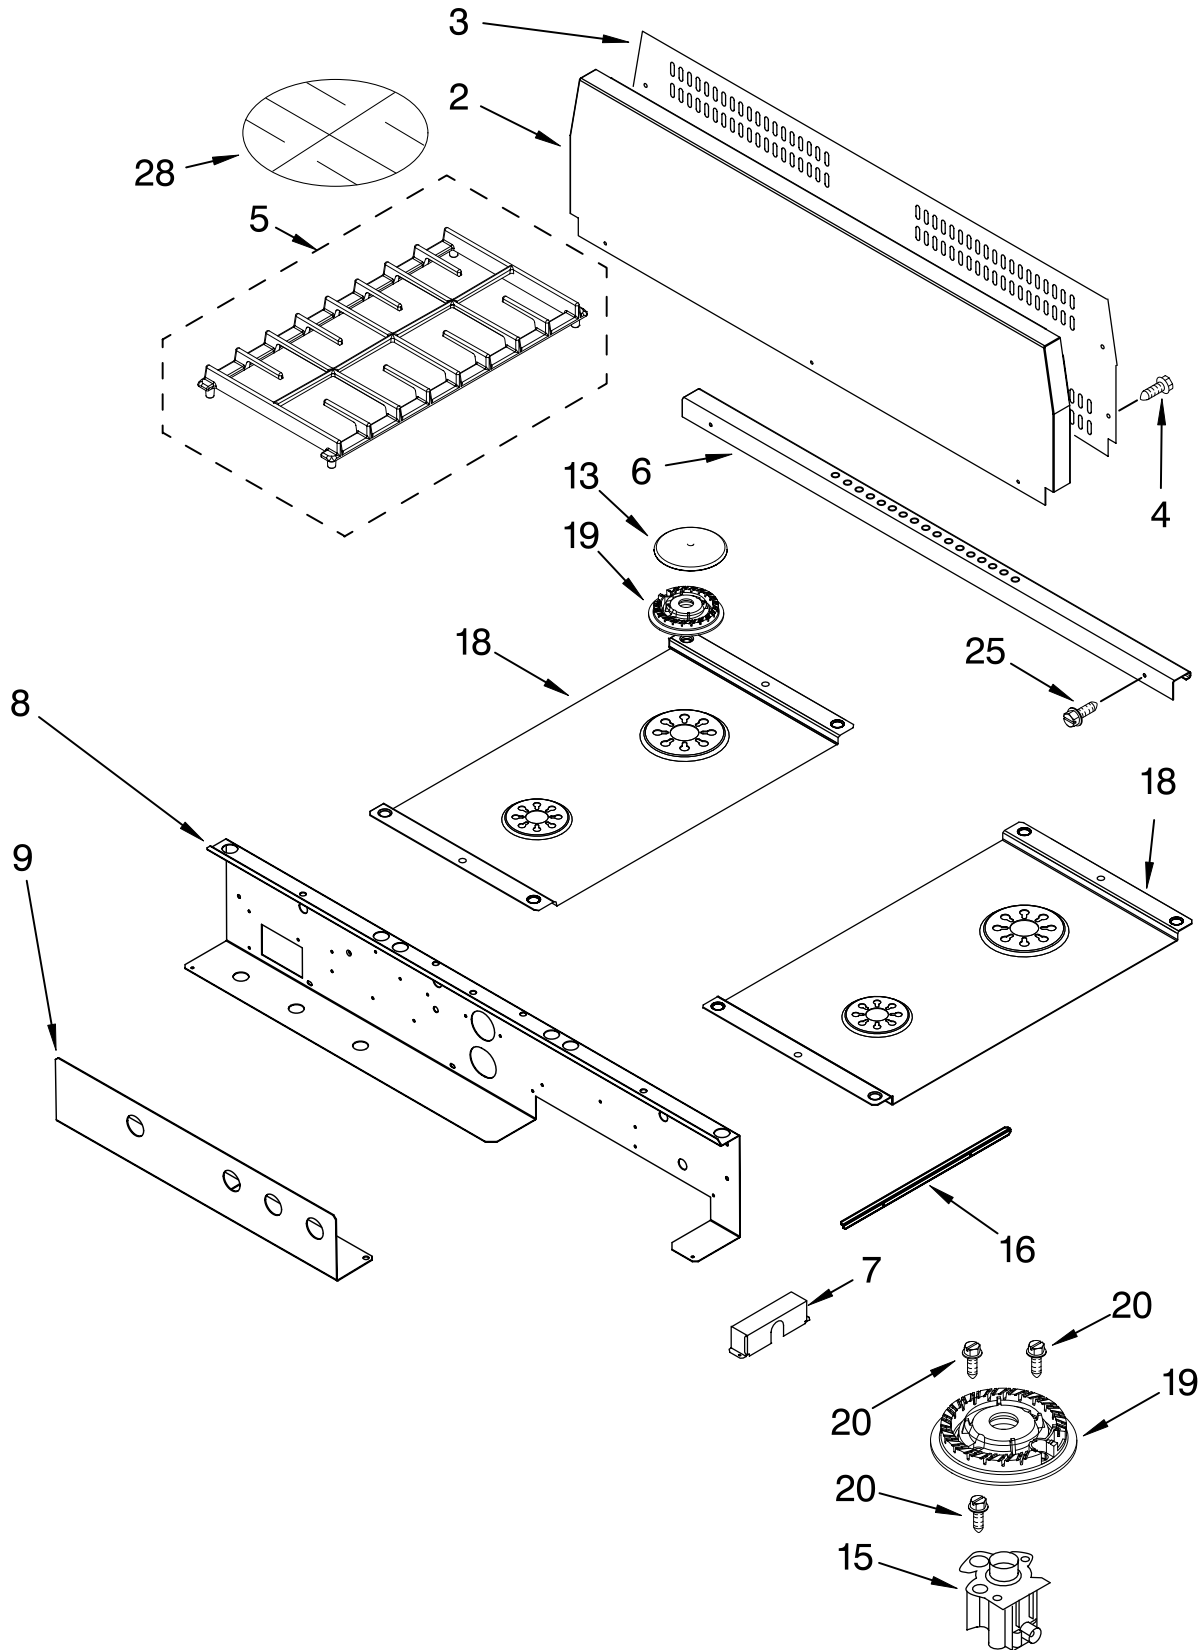

COOKTOP, BURNER AND GRATE PARTS

For Model: KDRP463LSS04

(Stainless Steel)

FOR ORDERING INFORMATION REFER TO PARTS PRICE LIST

COOKTOP, BURNER AND GRATE PARTS

For Model:KDRP463LSS04
(Stainless Steel)

<u>Illus. No.</u>	<u>Part No.</u>	<u>DESCRIPTION</u>
2	4454960	Backsplash
3	8284712	Support,Backsplash
4	3196537	Screw, 8-18 x 3/8
5	4454963	Grate, Burner
6	8284851	Trim, Island
7	8285038	Cover, Burner Spud
8	8301056	Support, Control Panel
9	8301041	Cover, Control Panel
13		Cap, Burner
	4455243	14K (2)
	8284669	6K (2)
15		Holder, Orifice Includes Orifice
	4456622	Turbi
	4456920	Auxi
16	4454974	Support Rail R.H.& L.H.
18	4456964	Cooktop, Black
19		Burner Head 14K
	4455849	Turbo (2)
	4455979	Auxillary (2)
20	3368921	Screw, 7-18 x 3/4
25	3196176	Screw
28	4455109	Plate, Simmer

FOR ORDERING INFORMATION REFER TO PARTS PRICE LIST